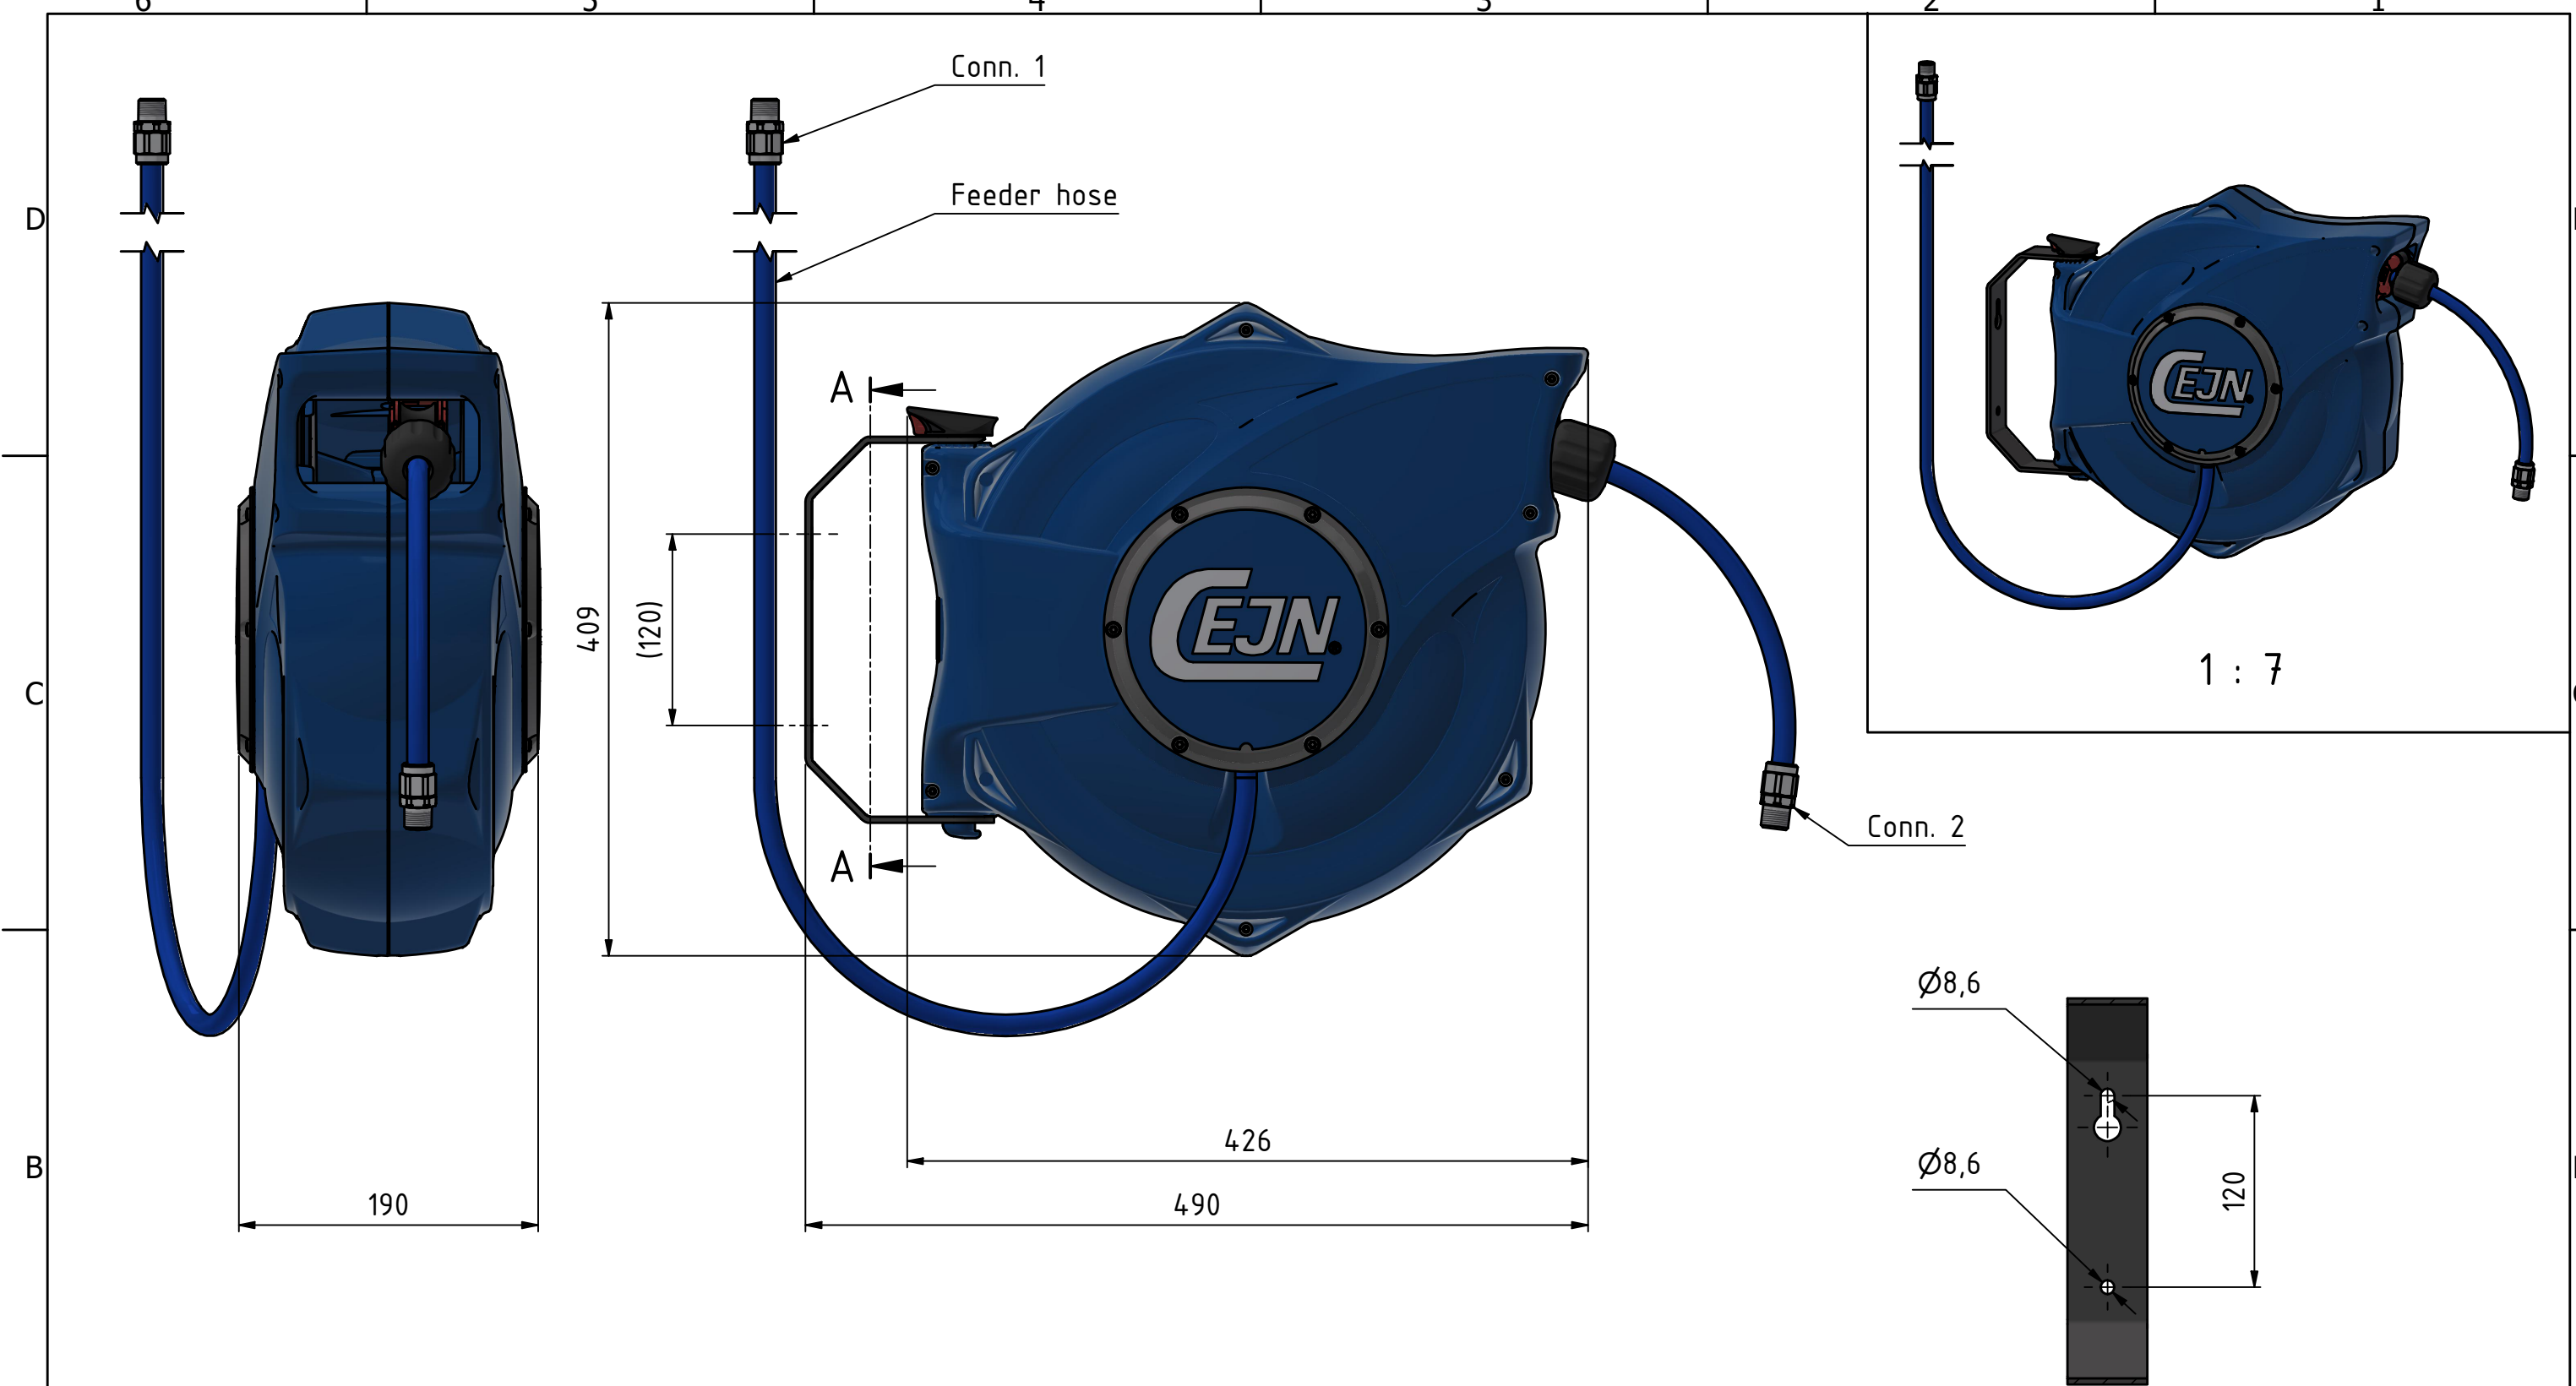

This document must not be copied, either completely or in part, without permission. Any infringement will have legal consequences ©

Product No.	199112130 - Medium Reel Air
Hose dim. (ID x OD):	9,5x13,5 mm
Hose length:	14 m
Feeder hose length:	1,5 m
Hose material:	Braided PUR (ester based)
Temperature range:	-20°C - +60°C
Connection 1:	R 3/8" male
Connection 2:	R 3/8" male
Sealing material:	NBR
Max WP Connected:	16 bar
Weight:	6,4 kg

	Scale	1 : 4	Drawn	MATJOH	Checked	ANLA	Appr.	JOOL	ECO	001594	Date		
	<b>Assembly Drawing 199112130</b>							Drawing No.			Issue	D	Sheet

A3