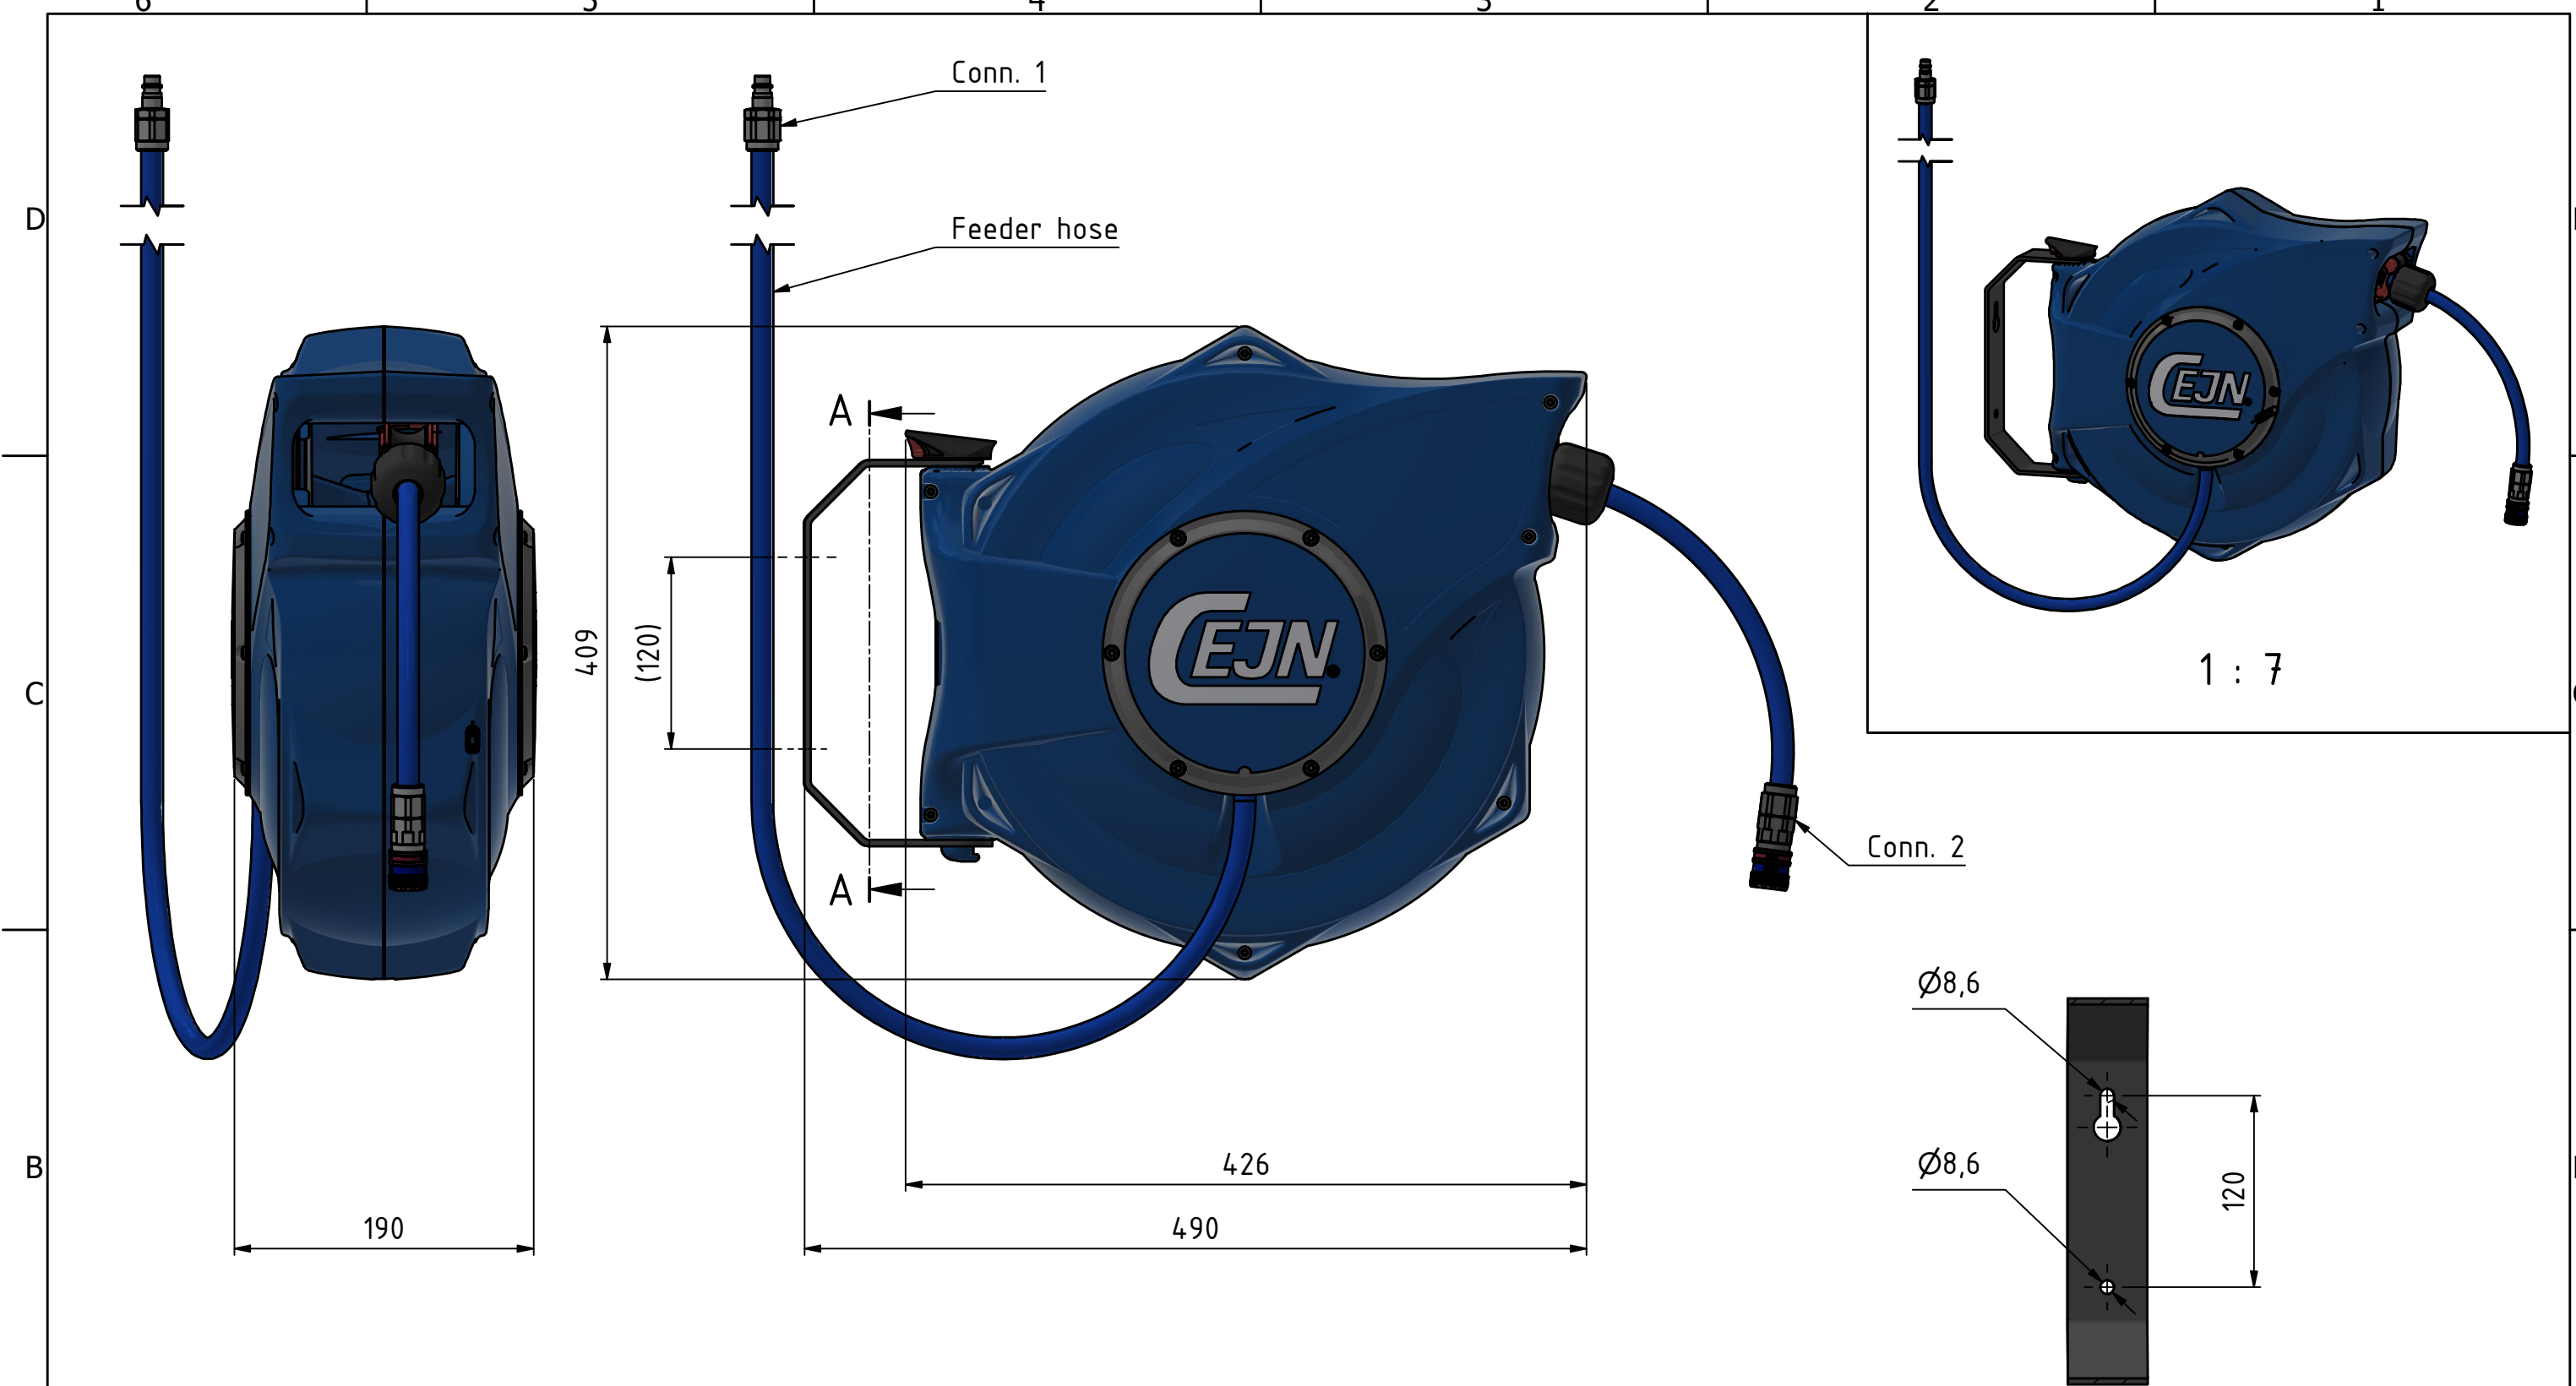

This document must not be copied, either completely or in part, without permission. Any infringement will have legal consequences ©

Product No.	199112162 - Medium Reel Air
Hose dim. (ID x OD):	9,5x13,5 mm
Hose length:	14 m
Feeder hose length:	1,5 m
Hose material:	Braided PUR (ester based)
Temperature range:	-20°C - +60°C
Connection 1:	320-nipple
Connection 2:	eSafe 320
Sealing material:	NBR
Max WP Connected:	16 bar
Weight:	6,4 kg

	Scale	1 : 4	Drawn	CABLHE	Checked	ANLA	Appr.	JOOL	ECO	001594	Date	
	Assembly Drawing							199112162		Issue	C	Sheet

A3