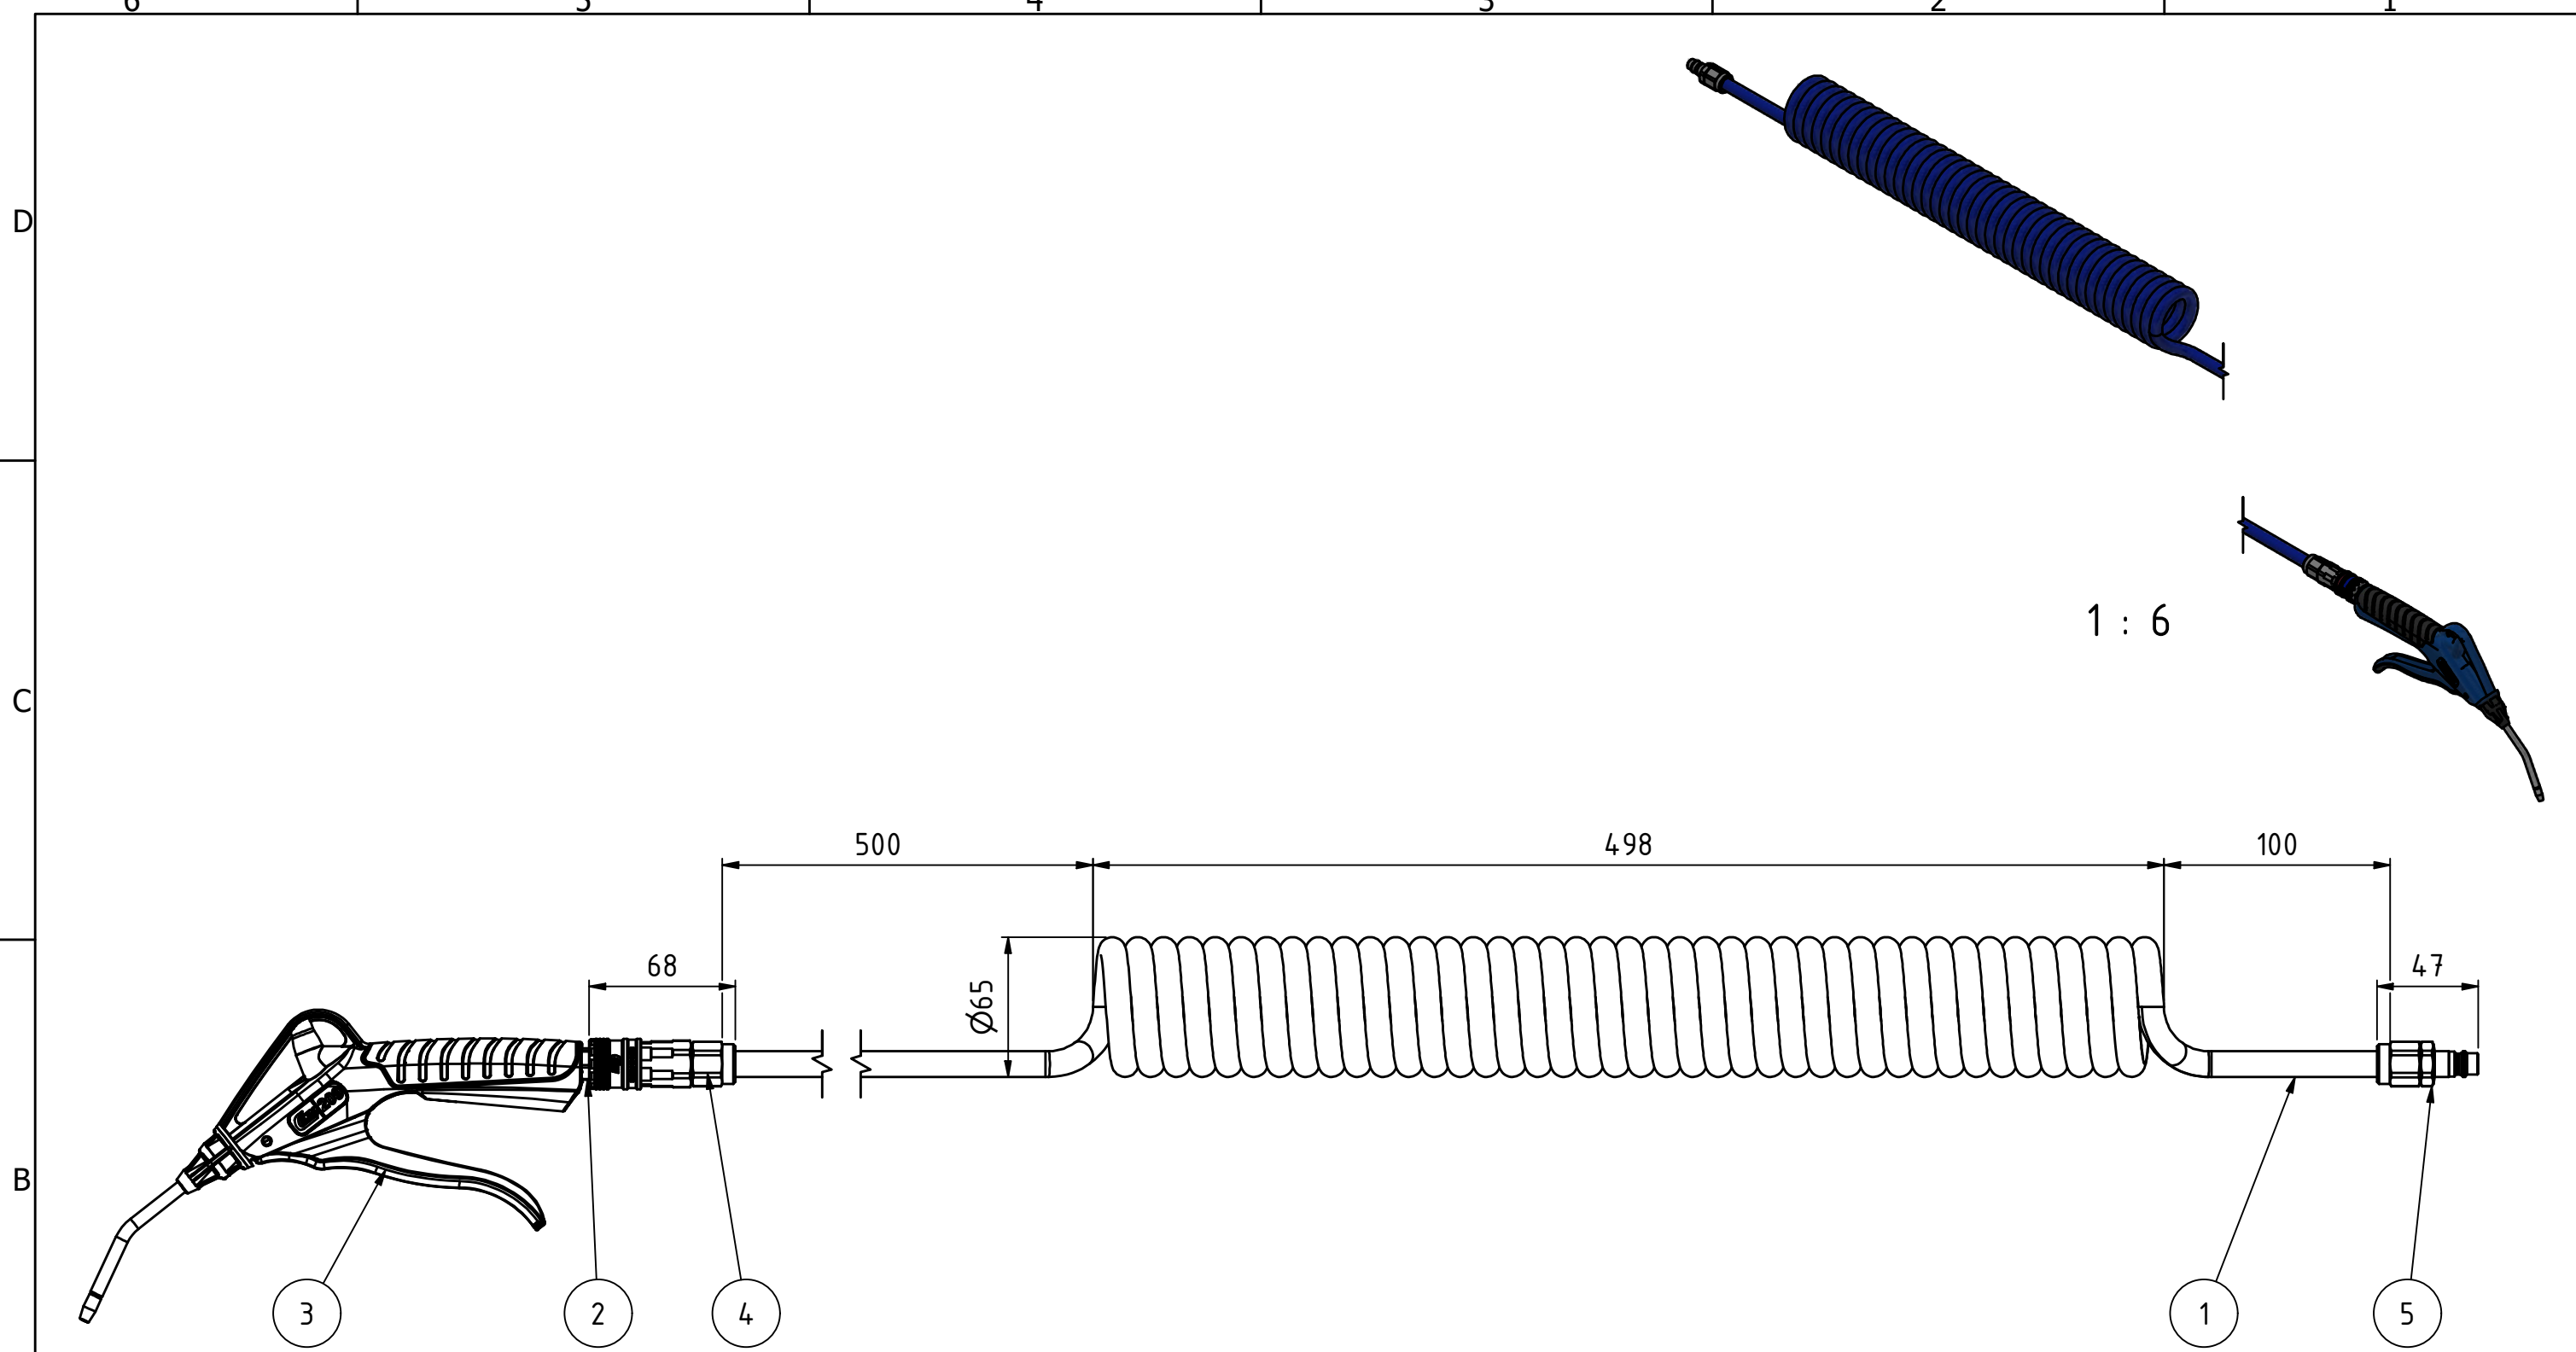

This document must not be copied, either completely or in part, without permission. Any infringement will have legal consequences ©

Product No.	199589008
Hose dim. (ID x OD):	8 x 12 mm
Hose length:	6 m
Max WP Connected:	10 bar
Min BP Connected:	25 bar
Temperature range:	-20°C - +60°C
Hose material:	PUR
Sealing material:	NBR

Item	Qty	Description	Part Number
5	1	Nipple	103205062
4	1	Coupling	103202062
3	1	Blow gun	112090200
2	1	Nipple	103205152
1	1	Spiral hose	199586260

State In Review		Drawn CABLIJA	Checked ANLA	Approved JOOL
Date 2023-10-23		ECO 001753	Former No.	Scale 1 : 3
			Drawing No. 199589008	
<b>Assembly Drawing</b>			Issue A	Sheet 1 / (1)