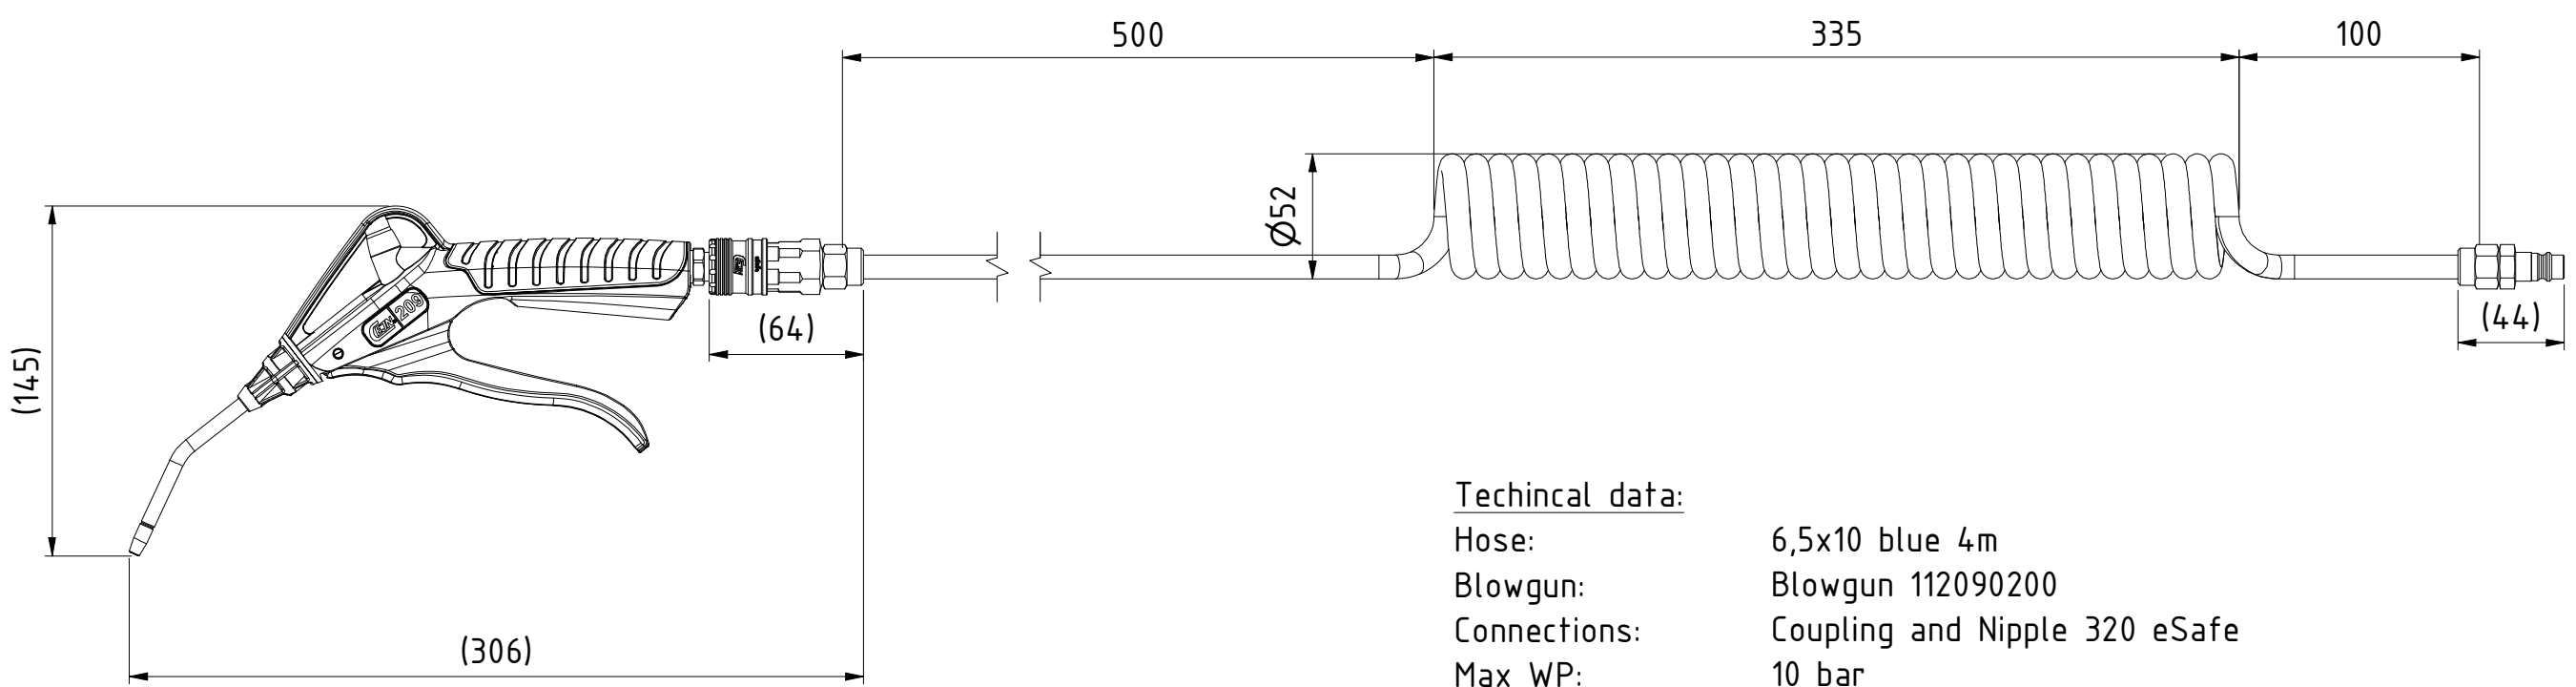

This document must not be copied, either completely or in part, without permission. Any infringement will have legal consequences ©

1 : 10

Technical data:

Hose: 6,5x10 blue 4m  
 Blowgun: Blowgun 112090200  
 Connections: Coupling and Nipple 320 eSafe  
 Max WP: 10 bar  
 Max BP: 25 bar  
 Temperatur range: -20°C - +60°C  
 Hose material: Ester-based polyurethane

State Production	Drawn CABANLA	Checked LHE	Approved OSJO	Date 2025-02-14
 Hose kit spiral 6.5x10 4m - with series 320 eSafe and blow gun with nipple		ECO	Former No.	Scale 1 : 3
		Drawing No. <b>199589901</b>		Issue A