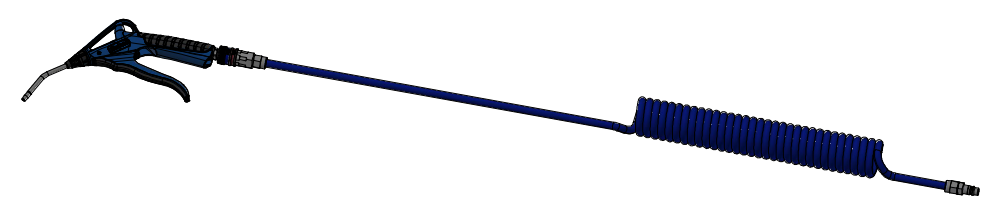

This document must not be copied, either completely or in part, without permission. Any infringement will have legal consequences ©

1 : 10

Technical data:

Hose: 6,5x10 blue 4m  
 Blowgun: Blowgun 112090200  
 Connections: Coupling and Nipple 320 eSafe  
 Max WP: 10 bar  
 Max BP: 25 bar  
 Temperatur range: -20°C - +60°C  
 Hose material: Ester-based polyurethane

State Production	Drawn CABANLA	Checked LHE	Approved OSJO	Date 2025-02-14
 Hose kit spiral 6.5x10 4m - with series 320 eSafe and blow gun with nipple		ECO	Former No.	Scale 1 : 3
		Drawing No. <b>199589901</b>		Issue A