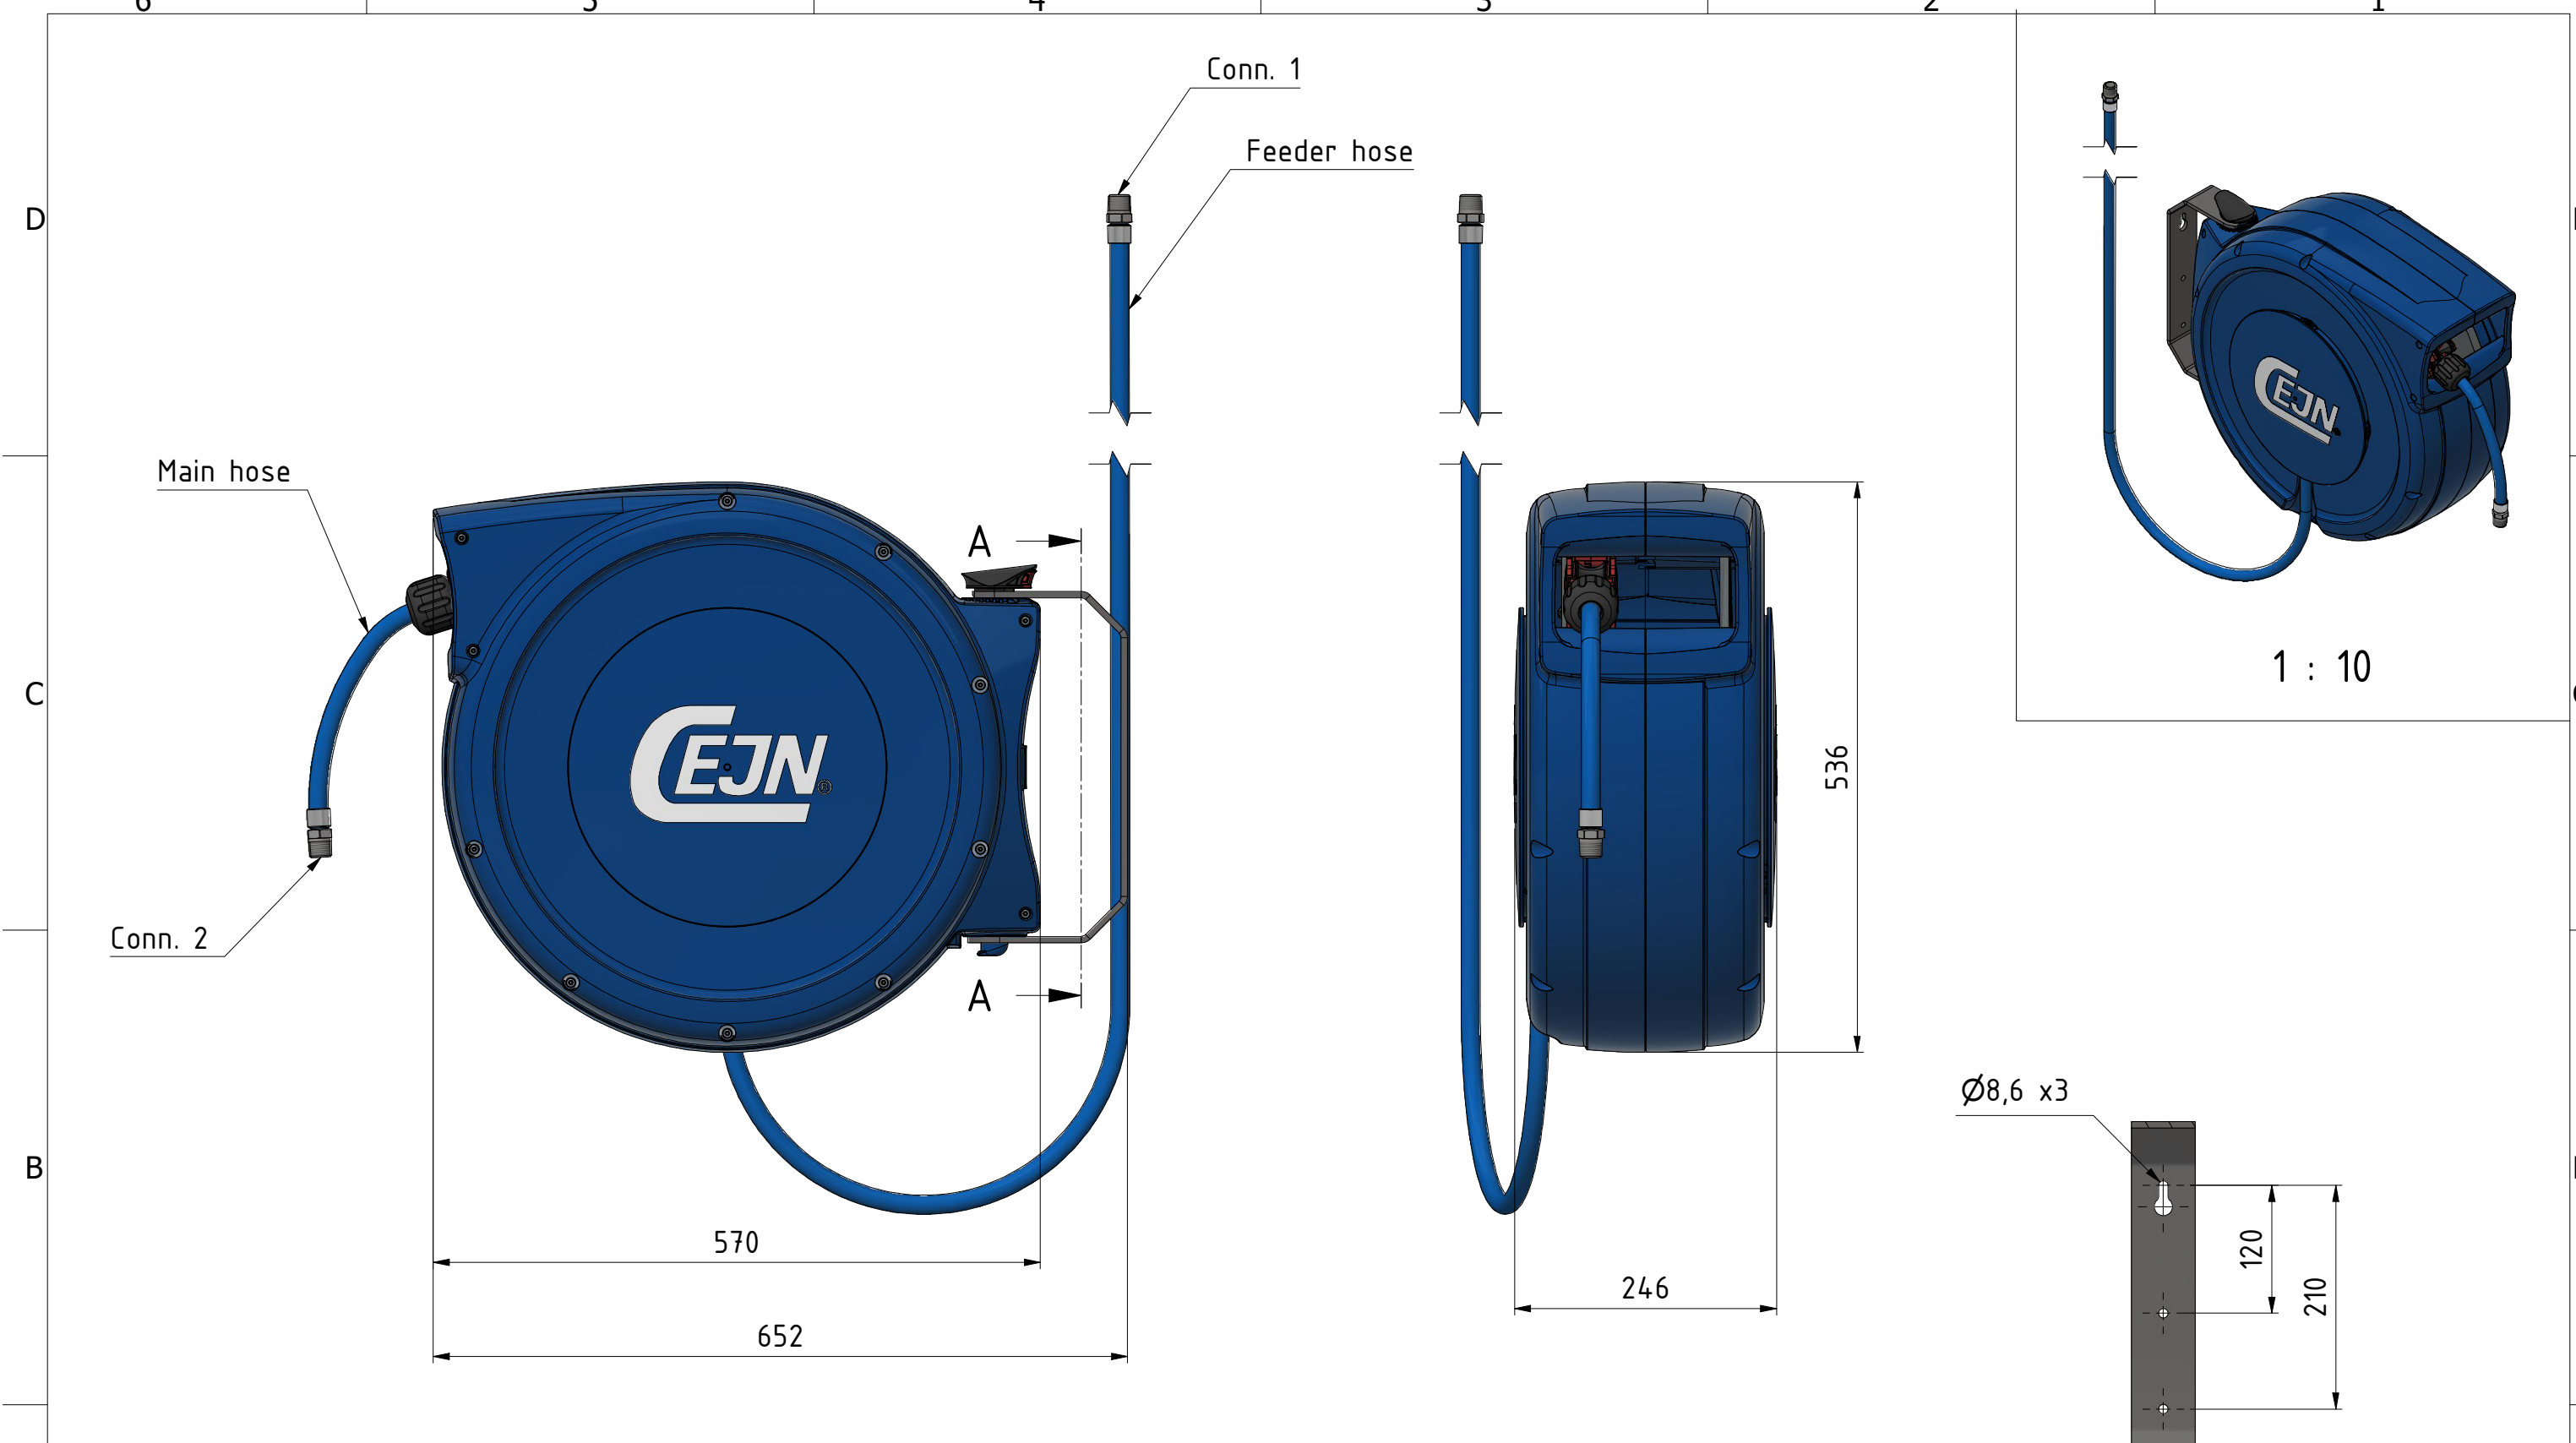

This document must not be copied, either completely or in part, without permission. Any infringement will have legal consequences ©

Product No.	199112640
Hose dim. (ID x OD):	13x18 mm
Hose length:	25 m
Feeder hose length:	1,5 m
Max WP Connected:	16 bar
Temperature range:	-20°C - 60°C
Connection 1:	R 1/2"
Connection 2:	R 1/2"
Sealing material:	NBR
Weight:	15,4 kg

State Production	Drawn CABFA2	Checked LIJA	Approved JOOL	Date 2025-01-22
 Hose reel, G2 (13x18/25m) R 1/2"		ECO	Former No.	Scale 1 : 6
		Drawing No. 199112640		Issue A

A3