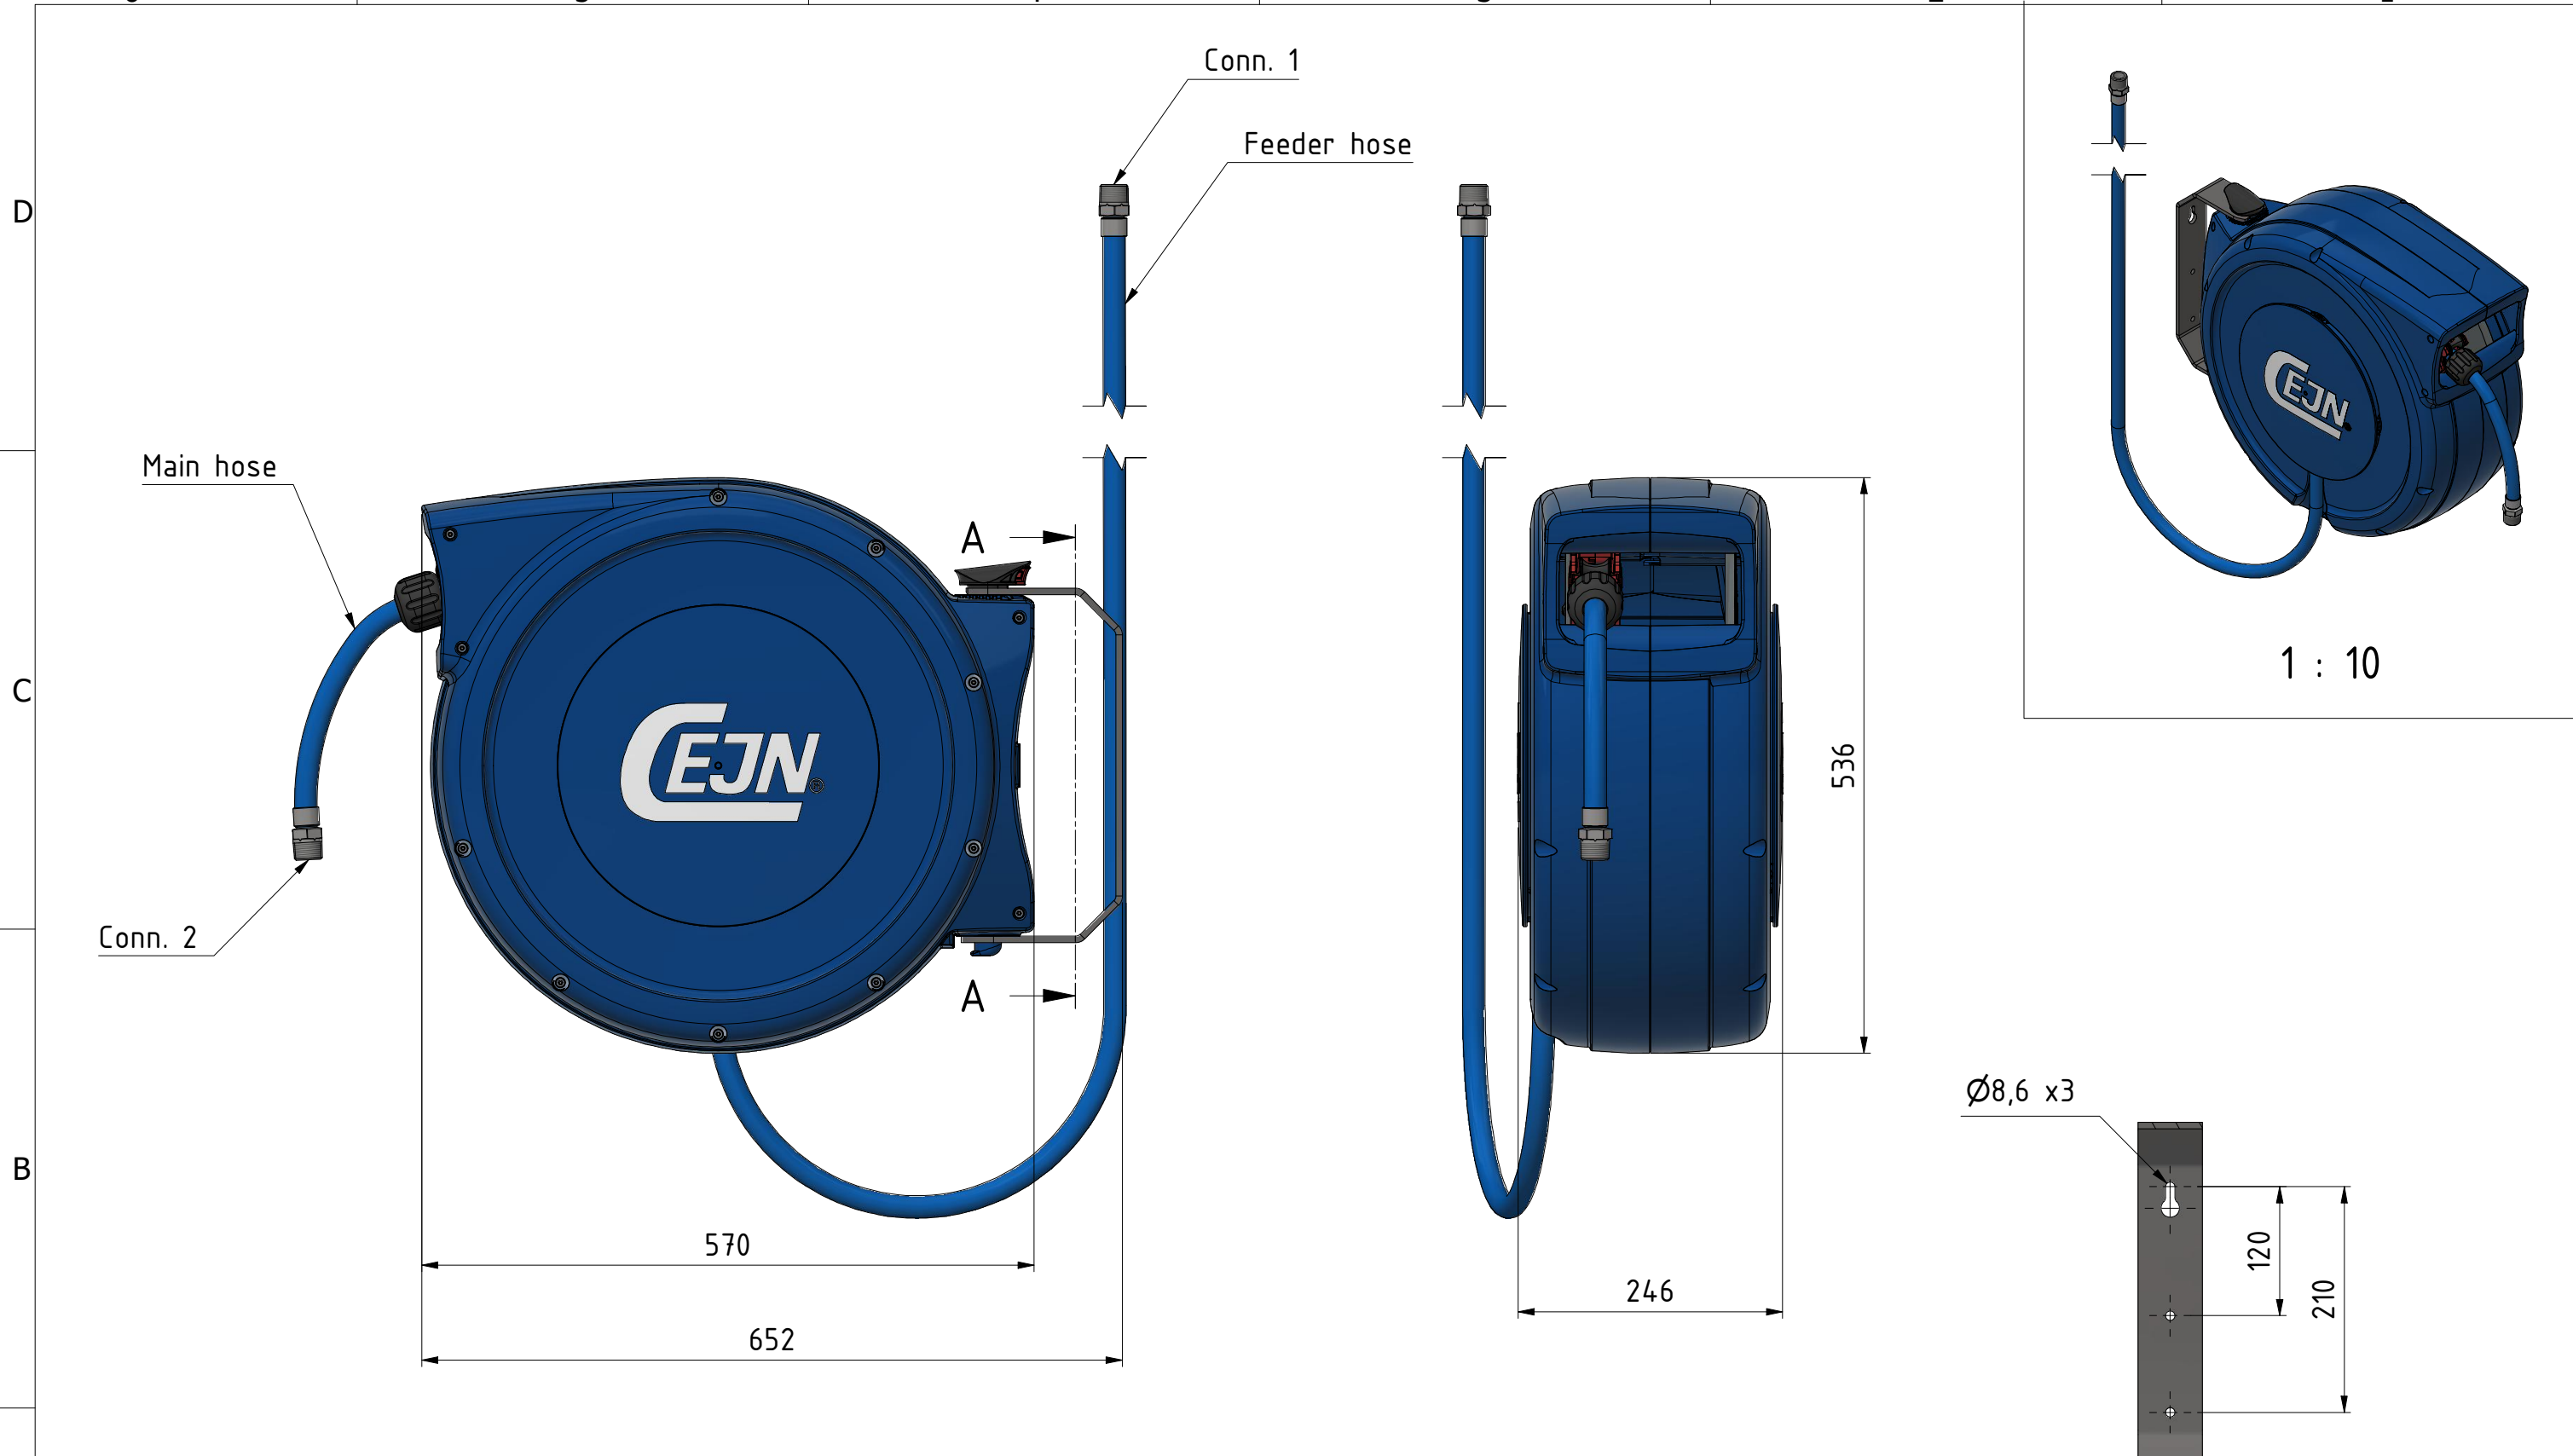

This document must not be copied, either completely or in part, without permission. Any infringement will have legal consequences ©

Product No.	199112660
Hose dim. (ID x OD):	16x21 mm
Hose length:	20 m
Feeder hose length:	1,5 m
Max WP Connected:	16 bar
Temperature range:	-20°C - 60°C
Connection 1:	R 3/4"
Connection 2:	R 3/4"
Sealing material:	NBR
Weight:	15,5 kg

State Production	Drawn CABFA2	Checked LIJA	Approved JOOL	Date 2025-01-22
 Hose reel, G2 (16x21/20m) R 3/4"		ECO	Former No.	Scale 1 : 6
		Drawing No. 199112660		Issue A

A3